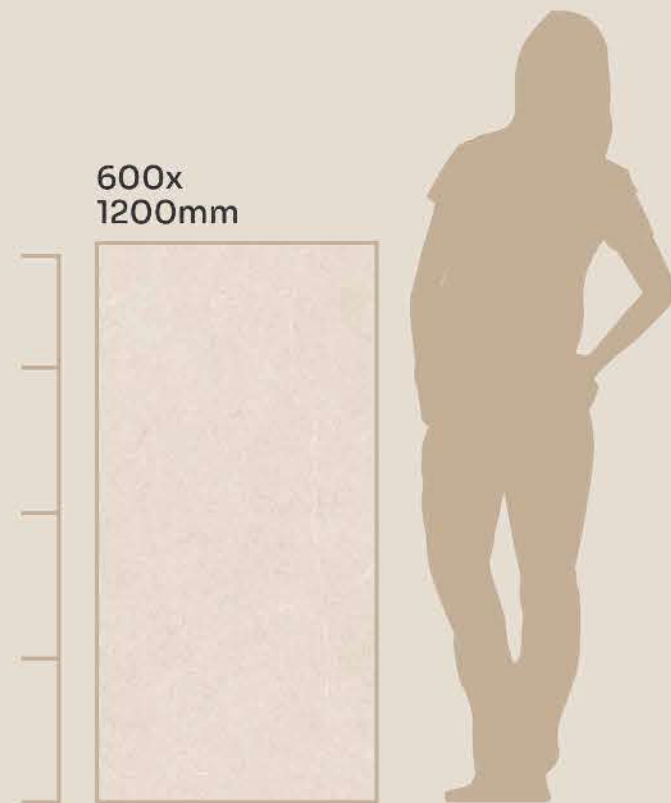

SERIES FORMAT

The 600x1200mm surfaces are not only convenient but also versatile, making them ideal for small spaces while still having the ability to create a stunning visual impact in larger areas.

STRUCTURE MATT FINISH