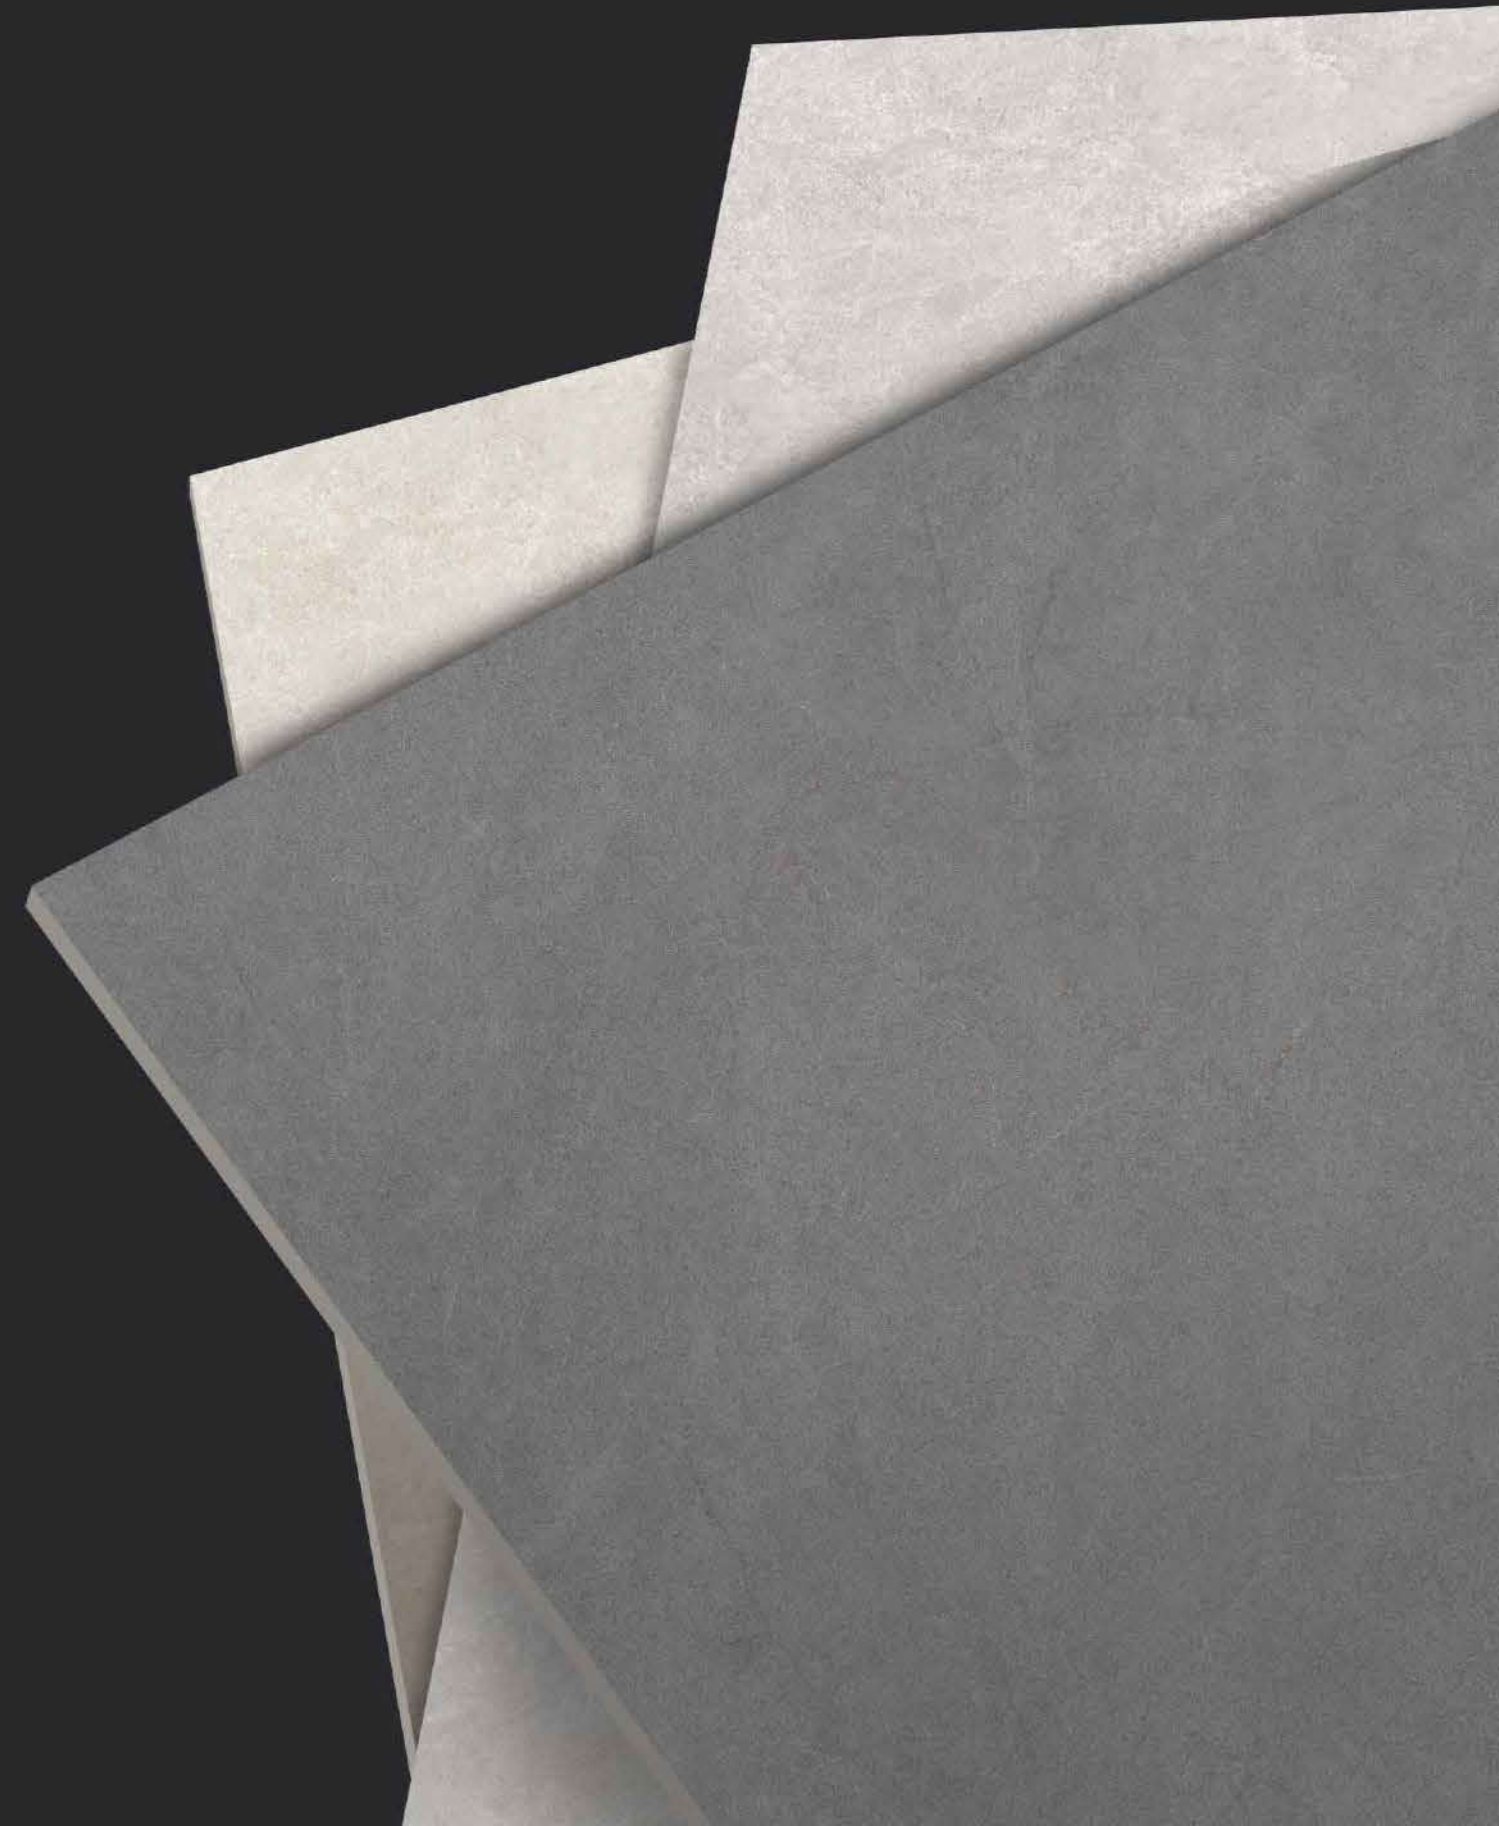

Structure Matt is a specially designed matt finish that seamlessly combines an authentic texture with intricate details, creating a high-end, premium feel for your decor with stunning aesthetics.

These surfaces are vibrant due to their fine structure and matt finish. The texture provides a magnificent grip, instilling confidence and eliminating worries while walking. Packed with incredible features, these surfaces are the epitome of practicality.